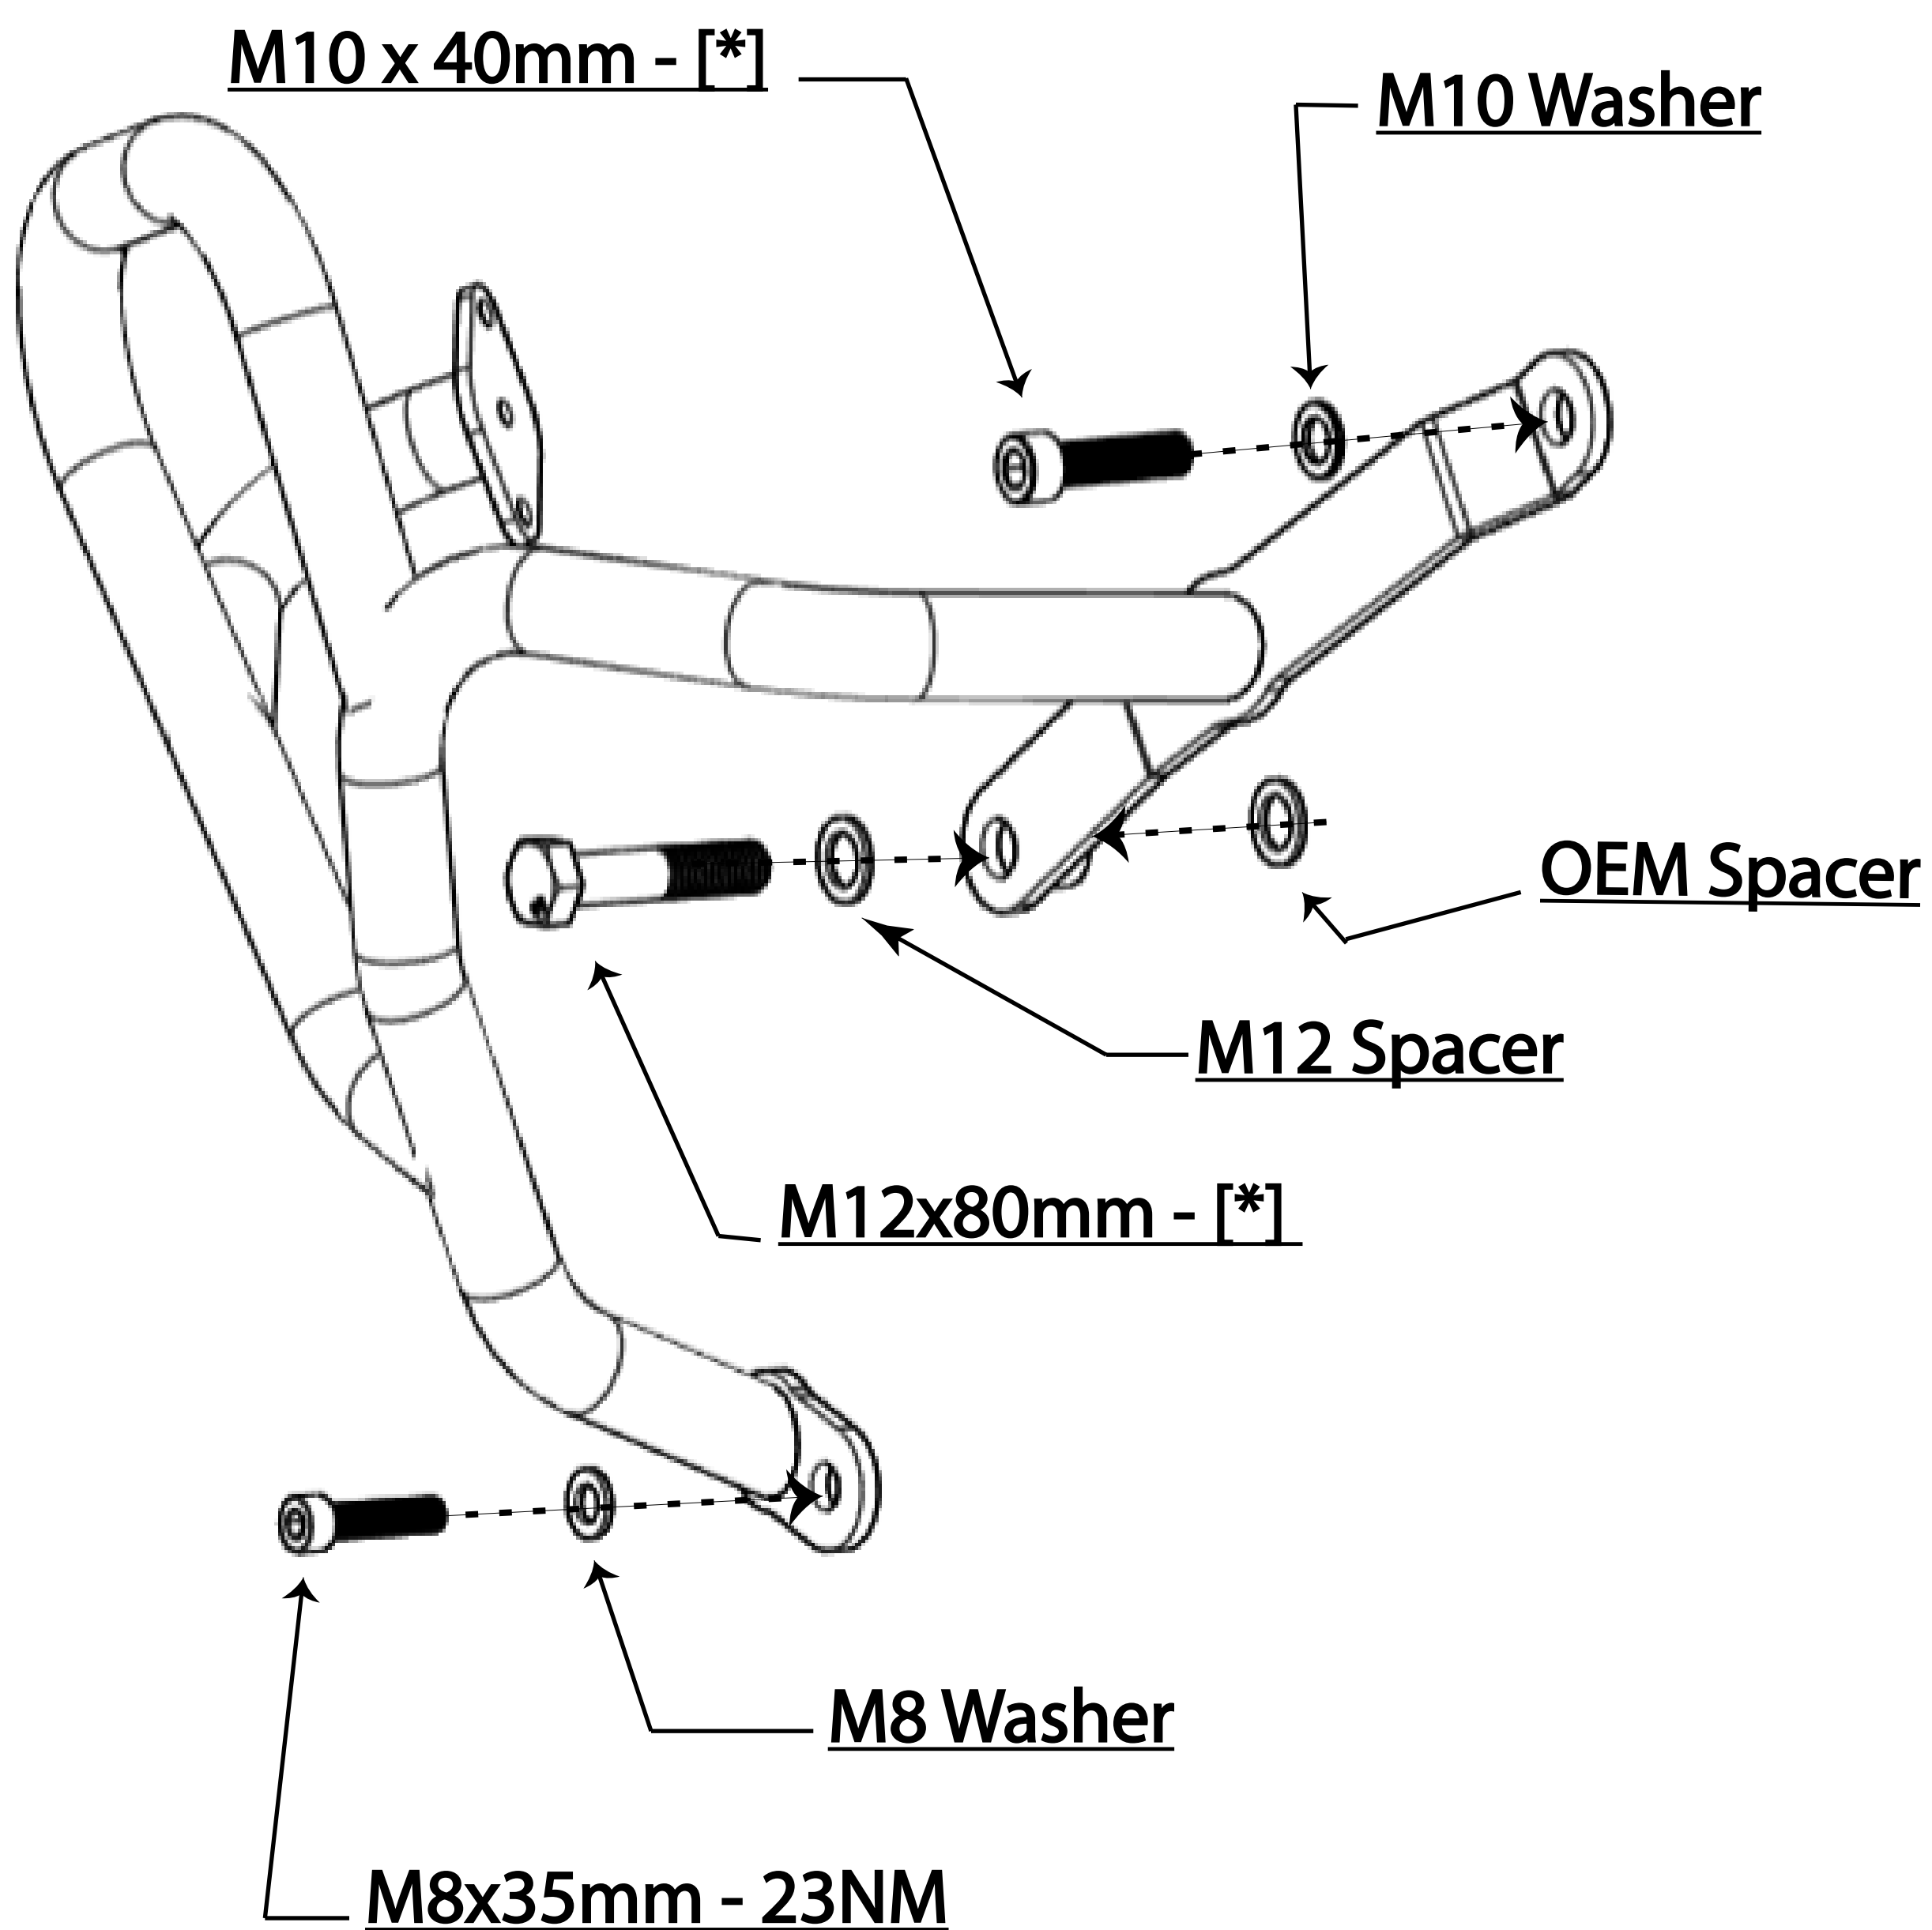

For the full installation video,
please scan this QR code with
your smart phone

[*] : REFER TO OWNERS MANUAL FOR OEM TORQUE SPECIFICATIONS